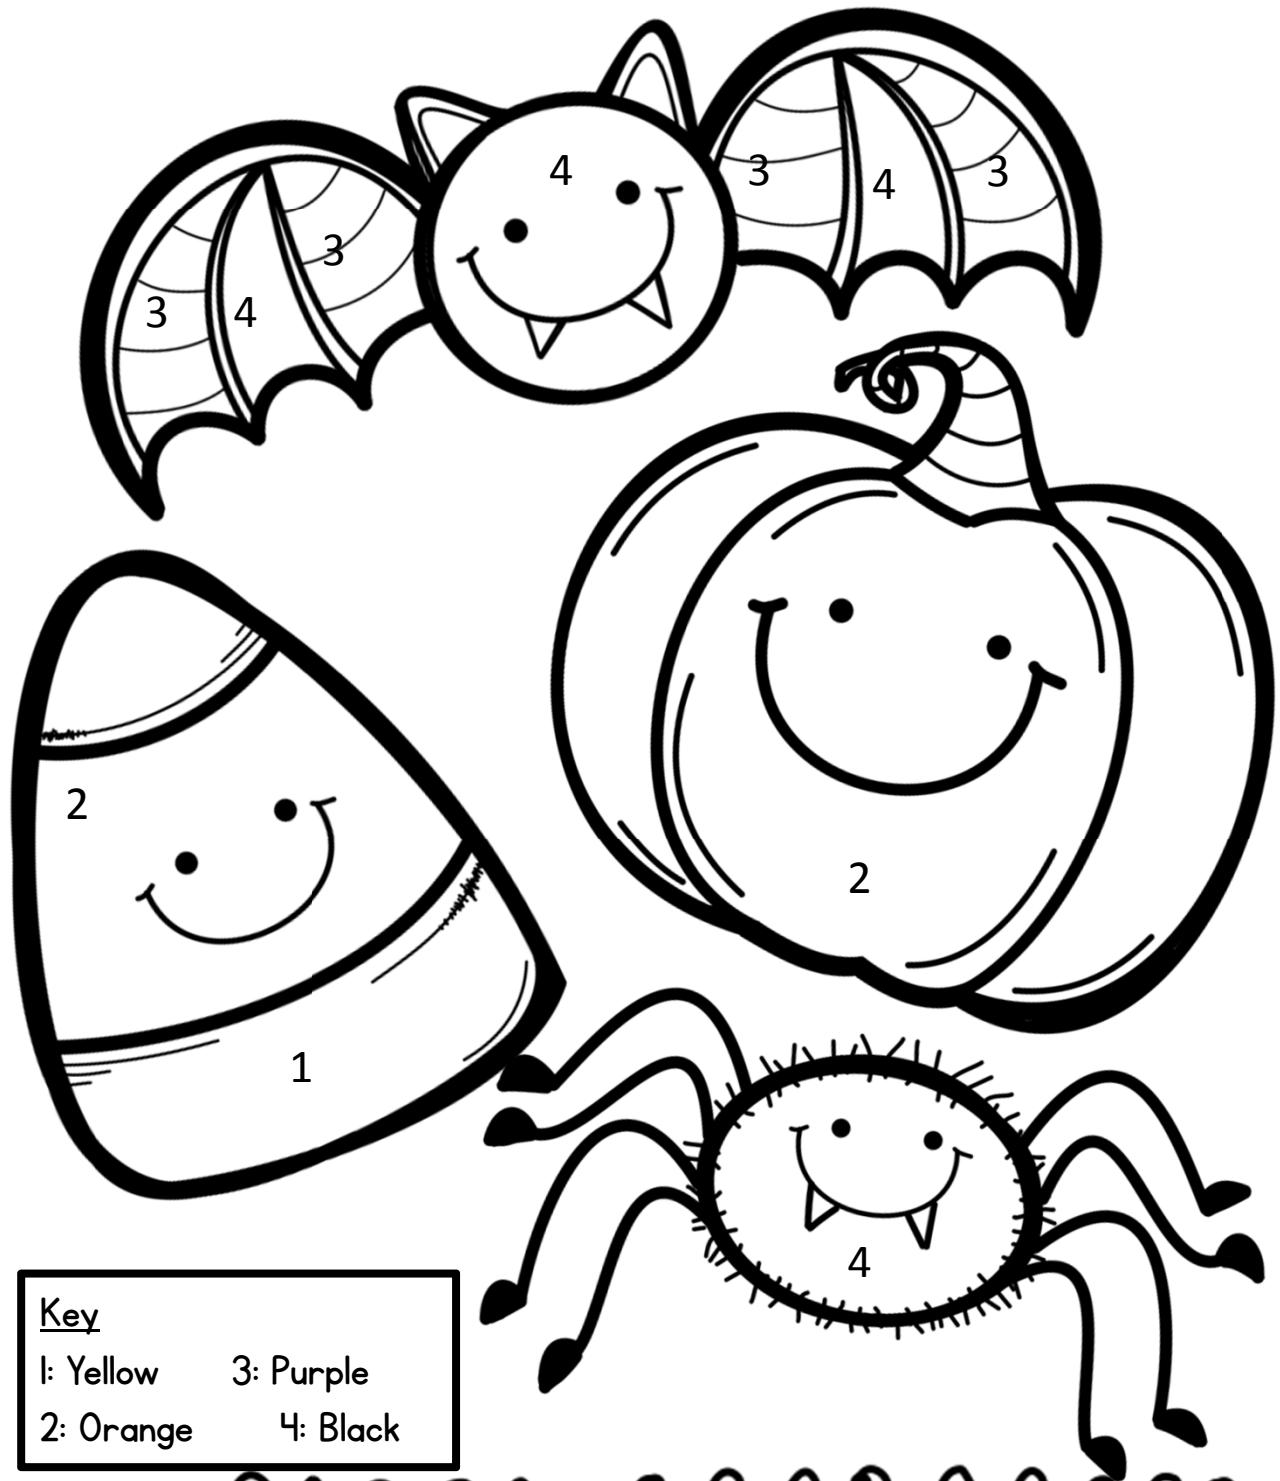

# Fall Friends Color-by-Number

Name: \_\_\_\_\_

Key

1: Yellow

3: Purple

2: Orange

4: Black